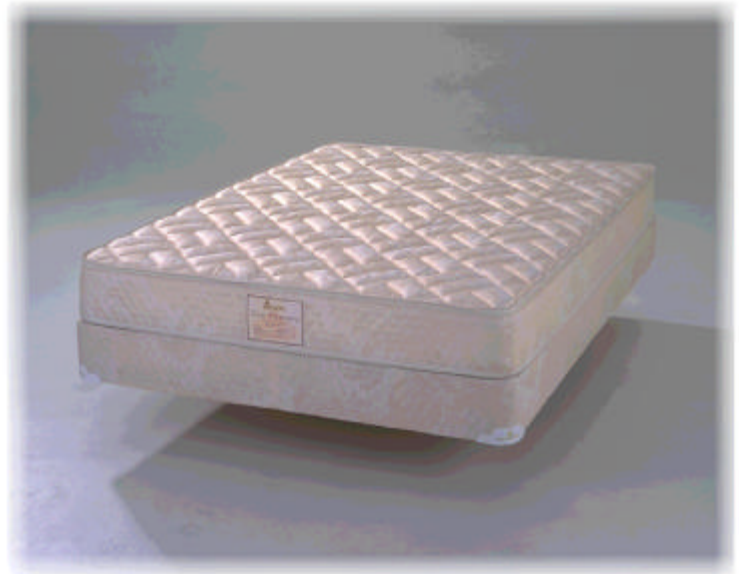

New Century Spiritus

<i>Feature</i>	<i>Benefit</i>
Popular Smooth Top Style 9 Oz/Sq. Yd. Of Comfort Fil7	High Quality Fiber Loft Minimize Body Impressions for Longer Life, Greater Comfort
4.5 Oz./Sq. Yd. Of Durastrong Fiber One-Piece Foundation	Durable Luxury Loft, Crisp Look Easy Shipping, Easy Installation
Two-Section Queen Foundation Sturdy Wood Foundation	Optional - Makes Moving and Installing Easier Superior Strength for Lasting Durability, Highest Quality
Memory Fit Quilting	Resists Top-Stretching for Enhanced Comfort and Durability
HydroGuard Backing	Protects From Condensation for Longer Life
Hinge Board and Roll-Out Side Edge Construction Two-Stage Foam Edge	Strong, Durable Side Edge Easy Surface Transition and Enlarged Sleeping Surface for Greater Comfort and Durability
Duon Wrapped Side Edge	Encloses and Protects Foam for Enhanced Durability
4" Polyethelene - Reinforced Edge No Tools Setup	Stabilizes Cover Convenient, Easy Installation
Premium Damask Cover 62% Polyester 38% Polypropylene	Quality and Durability with High Fashion Appeal
Therapeutic Temperature Controlled Sleep (Low Watt)	Relaxes Muscles, Soothes Aches and Pains, Promotes Maximum Sleep Quality
Extended Warranty 10 Year Prorated Quilt Pattern	Customer Satisfaction, Investment Protection Continuous Brick Tack and Jump
Cubes	T 17; D24; Q28; SQ25; K33; CK33
Weight	T60; D100; Q110; SQ110; K120; CK120