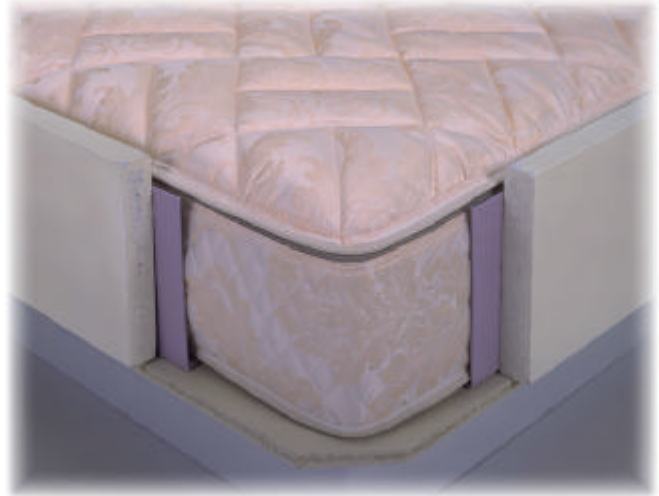

NIGHT WEAR

Spiritus

FEATURE	ADVANTAGE	BENEFIT
Woodframe Watermattress Cover	Protects Mattress Investment Lowers Energy Consumption	Greater Durability Greater Insulation
Tight Top Design	Enhances Comfort and Firmness	High Value Investment In Sleep Quality
Premium Damask Cover	High Fashion Appeal	Quality and Durability
Washable Zip-off Panel	Remove and Clean/Maintain Top Panel Without Draining Mattress	Greater Convenience and Durability
Sturdy Zipper Cover	Easier Inside Access	Convenience
Memory-Fit Quilting Sheet	Resists Top-Stretching	Keeps Top Looking Crisp and New
Hydro-Guard Seal	Provides Condensation Barrier	Greater Durability
Temperature Controlled Sleep	Improves Heater Efficiency	Therapeutic, Relaxes Muscles, Soothes Aches And Pains, Fall Asleep Faster
Made in the USA	Quality Workmanship	Product Integrity
10 Year Prorated Warranty	Investment Protection	Customer Confidence