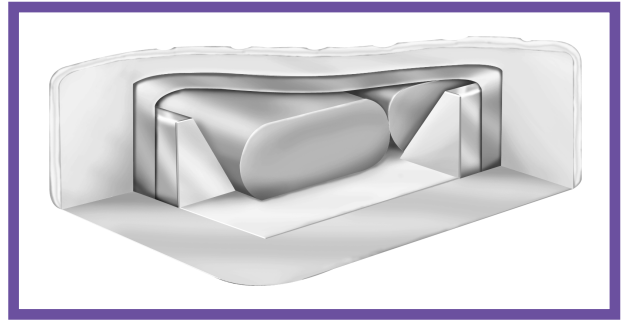

BODY CLOUD 300

Free Flow Cylinders

~ Cap Style Mattress ~

Foam Cap Design

Provides quick and easy assembly. Easy access for cylinder maintenance. Provides Comfort, Support and Durability. Foam design eliminates need for heater.

Top and Bottom Safety Liners and Foam Rails

Liners protects system from moisture. Foam rails provide firm seating edge and smooth surface transition.

~ Foundation ~

Solid Wood Foundation

Strong structural support for greater durability. Universal foundation can accommodate any metal frame or riser.