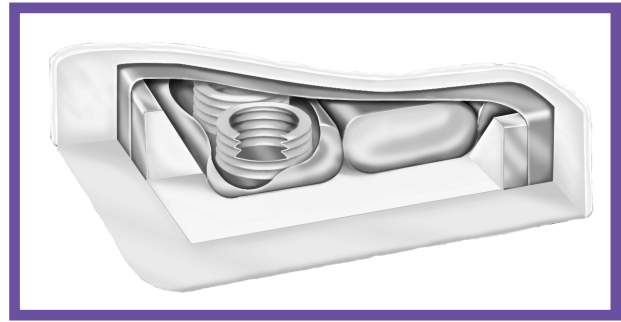

BODY CLOUD 790 WITH DUVET WaterCoil Cylinders

~ The Somma Body Cloud Duvet ~

Duvet-Removable Pillowtop

Unique patented design allows the convenience of removing and refreshing. The deluxe loft cradles body in comfort.

High Quality Foam and Fiber

Extra thick layers of foam and fiber provide loft for extraordinary comfort and support. The duvet is also designed to provide greater resilience while retaining shape and resisting body impressions.

~ Cap Style Mattress ~

Foam Cap Design

Provides quick and easy assembly. Easy access for cylinder maintenance. Provides Comfort, Support and Durability. Foam design eliminates need for heater and provides comfortable seating edge and smooth surface transition.

Top and Bottom Safety
Liners

Liners protect system from moisture.

~ Support System: Coil Cylinders ~

WaterCoil Cylinders

Responsive foam and coil cylinder system provides superior support with waveless motion. The WaterCoils are designed to react and support your entire body, creating the most comfortable and most customized sleeping environment.