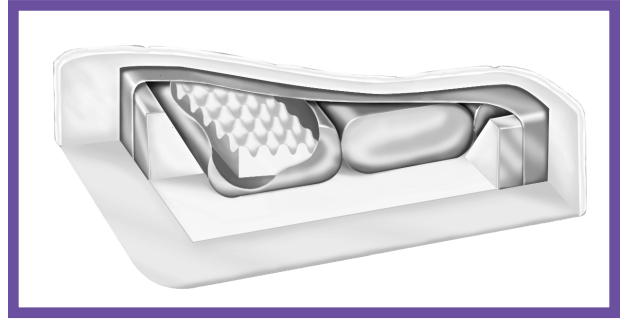

## BODY CLOUD 600 WITH DUVET

#### ~ The Somma Body Cloud Duvet ~

Duvet-Removable Pillowtop

Unique patented design allows the convenience of removing and refreshing to restore new look. The deluxe loft cradles body in comfort.

High Quality Foam and Fiber

Thick layers of foam and fiber provide loft for extraordinary comfort and support. The duvet is also designed to provide greater resilience while retaining shape and resisting body impressions.

#### ~ Cap Style Mattress ~

Foam Cap Design

Provides quick and easy assembly. Easy access for cylinder maintenance. Provides Comfort, Support and Durability. Foam design eliminates need for heater and provides comfortable seating edge and smooth surface transition.