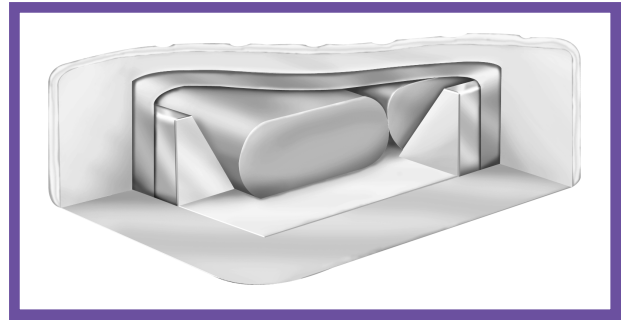

**BODY CLOUD 300
WITH DUVET
Free Flow Cylinders**

~ The Somma Body Cloud Duvet ~

Duvet-Removable Pillowtop

Unique patented design allows the convenience of removing and refreshing to restore new look. The loft cradles body in comfort.

High Quality Foam and Fiber

Layers of foam and fiber provide loft for extraordinary comfort and support. The duvet is also designed to provide greater resilience while retaining shape and resisting body impressions.

~ Cap Style Mattress ~

Foam Cap Design

Provides quick and easy assembly. Easy access for cylinder maintenance. Provides Comfort, Support and Durability. Foam design eliminates need for heater and provides a comfortable seating edge and smooth surface transition.

Top and Bottom Safety Liners

Liners protects system from moisture.

~ Foundation ~

Solid Wood Foundation

Strong structural support for greater durability. Universal foundation can accommodate any metal frame or riser.